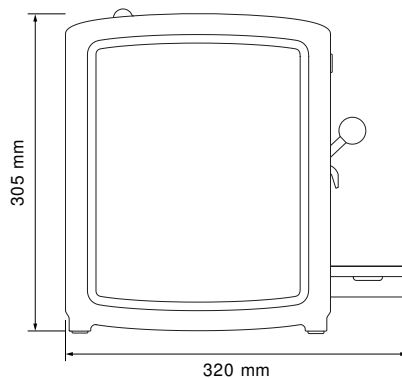

Groups	Model	Control	Electric Heater	Voltage	Boiler	Weight
1	PALLINA	S	400 W	220 - 240V 50/ 60 Hz	2 L	6 kg
1	PALLINA Vapor	S	1600 W	220 - 240V 50/ 60 Hz	2 L	8 kg