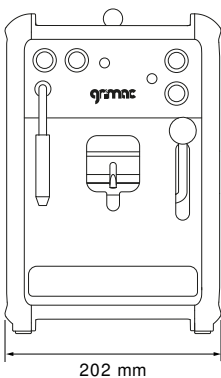

PALLINA

COLORS: Black Stainless steel | White Stainless steel

Coffee machine that fits filter paper pods, and is also available with a steam wand for use at home or in the office.

TECHNICAL FEATURES

- Pods coffee machine
- Patented Compensator for pre-infusions
- Steel body/ABS side panels
- Steam wand
- Independently ignitable heat exchangers

- AVAILABLE VERSIONS
- SEMI-AUTOMATIC POD
- SEMI-AUTOMATIC POD VAPOR

Groups	Model	Control	Electric Heater	Voltage	Boiler	Weight
1	PALLINA	S	400 W	220 - 240V 50/ 60 Hz	2 L	6 kg
1	PALLINA Vapor	S	1600 W	220 - 240V 50/ 60 Hz	2 L	8 kg