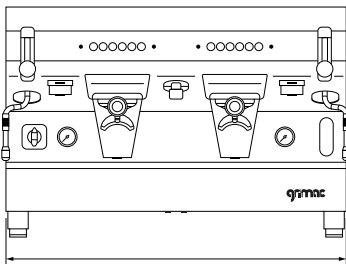

## TECHNICAL FEATURES

- Available in semiautomatic (S) and automatic version (A) with volumetric dosing
- Thermostatic circulation GR61 groups
- Hot water mixing system (version A)
- Cleaning cycle (version A)
- Backlit buttons
- Boiler-Pump Independent pressure gauge
- Boiler water level control
- 2 Lever steam taps
- LED lit work top
- LED lit sides/back side panel
- COLD TOUCH Steam lance

- **AVAILABLE VERSIONS**  
 SEMIAUTOMATIC 2GR AND 3GR  
 AUTOMATIC 2GR AND 3GR  
 AUTOMATIC TALL 2GR AND 3GR

- **OPTIONALS**  
 CUP WARMER

### GROUPS HEIGHT

ARENA	ARENA TALL
76 mm	87 mm 112 mm

720 mm

960 mm

\* 470 mm ARENA / \*\* 500 mm ARENA TALL

Groups	Model	Control	Electric Heater	Voltage	Boiler	Weight
2	ARENA	S/ A	3500W	220-240V / 380-415V	12 L	69 Kg
3	ARENA	S/ A	4000W	220-240V / 380-415V	20 L	86 Kg
2	ARENA TALL	A	3500W	220-240V / 380-415V	12 L	76 Kg
3	ARENA TALL	A	4000W	220-240V / 380-415V	20 L	122 Kg