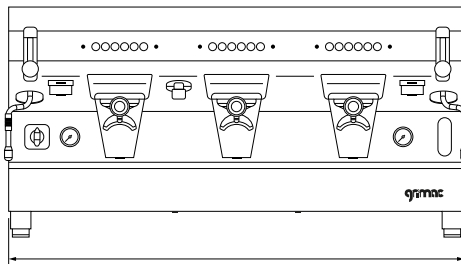

## TECHNICAL FEATURES

- Available in semiautomatic (S) and automatic version (A) with volumetric dosing
- Thermostatic circulation GR61 groups
- Hot water mixing system (version A)
- Cleaning cycle (version A)
- Backlit buttons
- Boiler-Pump Independent pressure gauge
- Boiler water level control
- 2 Lever steam taps
- LED lit work top
- LED lit sides/back side panel
- COLD TOUCH Steam lance

- **AVAILABLE VERSIONS**  
 SEMIAUTOMATIC 2GR AND 3GR  
 AUTOMATIC 2GR AND 3GR  
 AUTOMATIC TALL 2GR AND 3GR

- **OPTIONALS**  
 CUP WARMER

### GROUPS HEIGHT

ARENA	ARENA TALL
76 mm	87 mm 112 mm

720 mm

960 mm

\* 470 mm ARENA / \*\* 500 mm ARENA TALL

Groups	Model	Control	Electric Heater	Voltage	Boiler	Weight
2	ARENA	S/ A	3500W	220-240V / 380-415V	12 L	69 Kg
3	ARENA	S/ A	4000W	220-240V / 380-415V	20 L	86 Kg
2	ARENA TALL	A	3500W	220-240V / 380-415V	12 L	76 Kg
3	ARENA TALL	A	4000W	220-240V / 380-415V	20 L	122 Kg