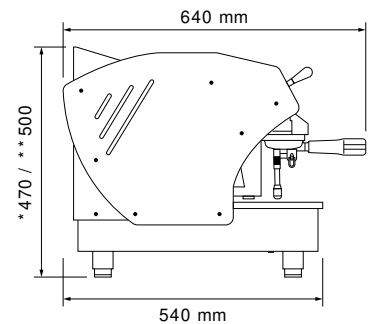

### GROUPS HEIGHT

ARENA	ARENA TALL
76 mm	87 mm 112 mm

720 mm

960 mm

\* 470 mm ARENA / \*\* 500 mm ARENA TALL

Groups	Model	Control	Electric Heater	Voltage	Boiler	Weight
2	ARENA	S/ A	3500W	220-240V / 380-415V	12 L	69 Kg
3	ARENA	S/ A	4000W	220-240V / 380-415V	20 L	86 Kg
2	ARENA TALL	A	3500W	220-240V / 380-415V	12 L	76 Kg
3	ARENA TALL	A	4000W	220-240V / 380-415V	20 L	122 Kg